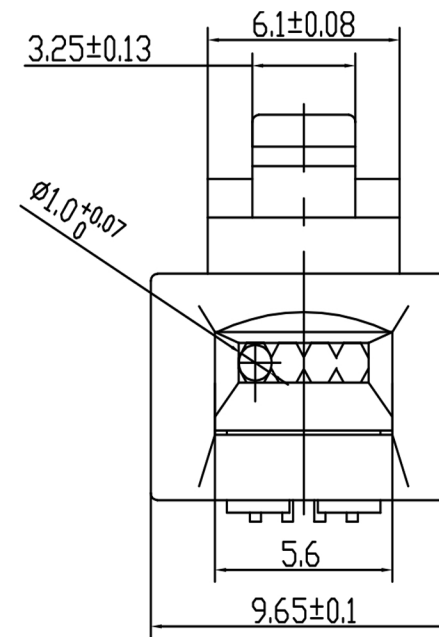

Product Photo

**Show Me**  
CABLES

an INFINIT® brand

www.showmecables.com  
888-519-9505 | sales@showmecables.com

Title

RJ11 Modular Connector- 6P4C-Round  
Cable- 10 Pack

Part Number

551

Notes

1. Unless otherwise specified all dimensions are nominal
2. All specifications are subject to change without notice at any time
3. Dimensions are in millimeters