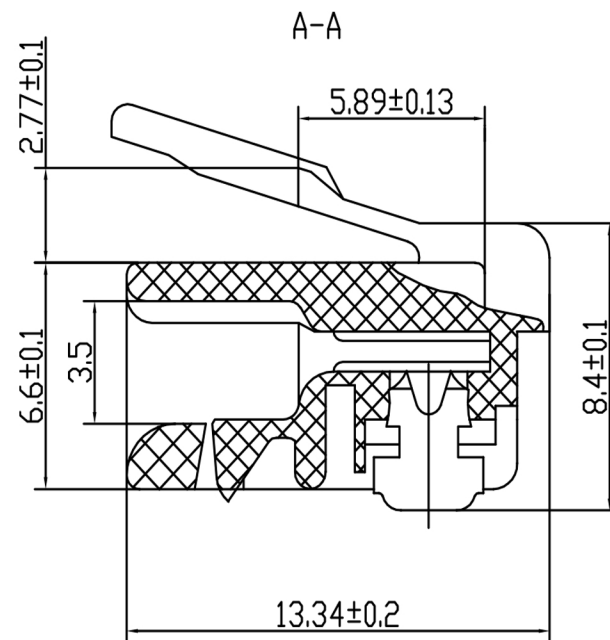

Product Photo

**Show Me**  
CABLES

an INFINIT® brand

www.showmecables.com  
888-519-9505 | sales@showmecables.com

Title

RJ11 Modular Connector- 6P4C-Round  
Cable- 10 Pack

Part Number

551

Notes

1. Unless otherwise specified all dimensions are nominal
2. All specifications are subject to change without notice at any time
3. Dimensions are in millimeters