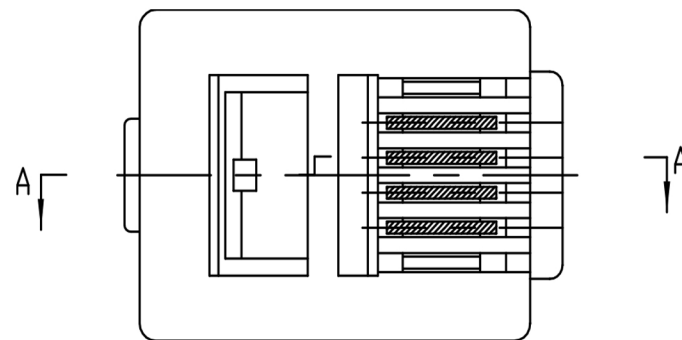

Product Photo

**Show Me**  
CABLES

an INFINIT® brand

www.showmecables.com  
888-519-9505 | sales@showmecables.com

Title

RJ11 Modular Connector- 6P4C-Round  
Cable- 10 Pack

Part Number

551

Notes

1. Unless otherwise specified all dimensions are nominal
2. All specifications are subject to change without notice at any time
3. Dimensions are in millimeters